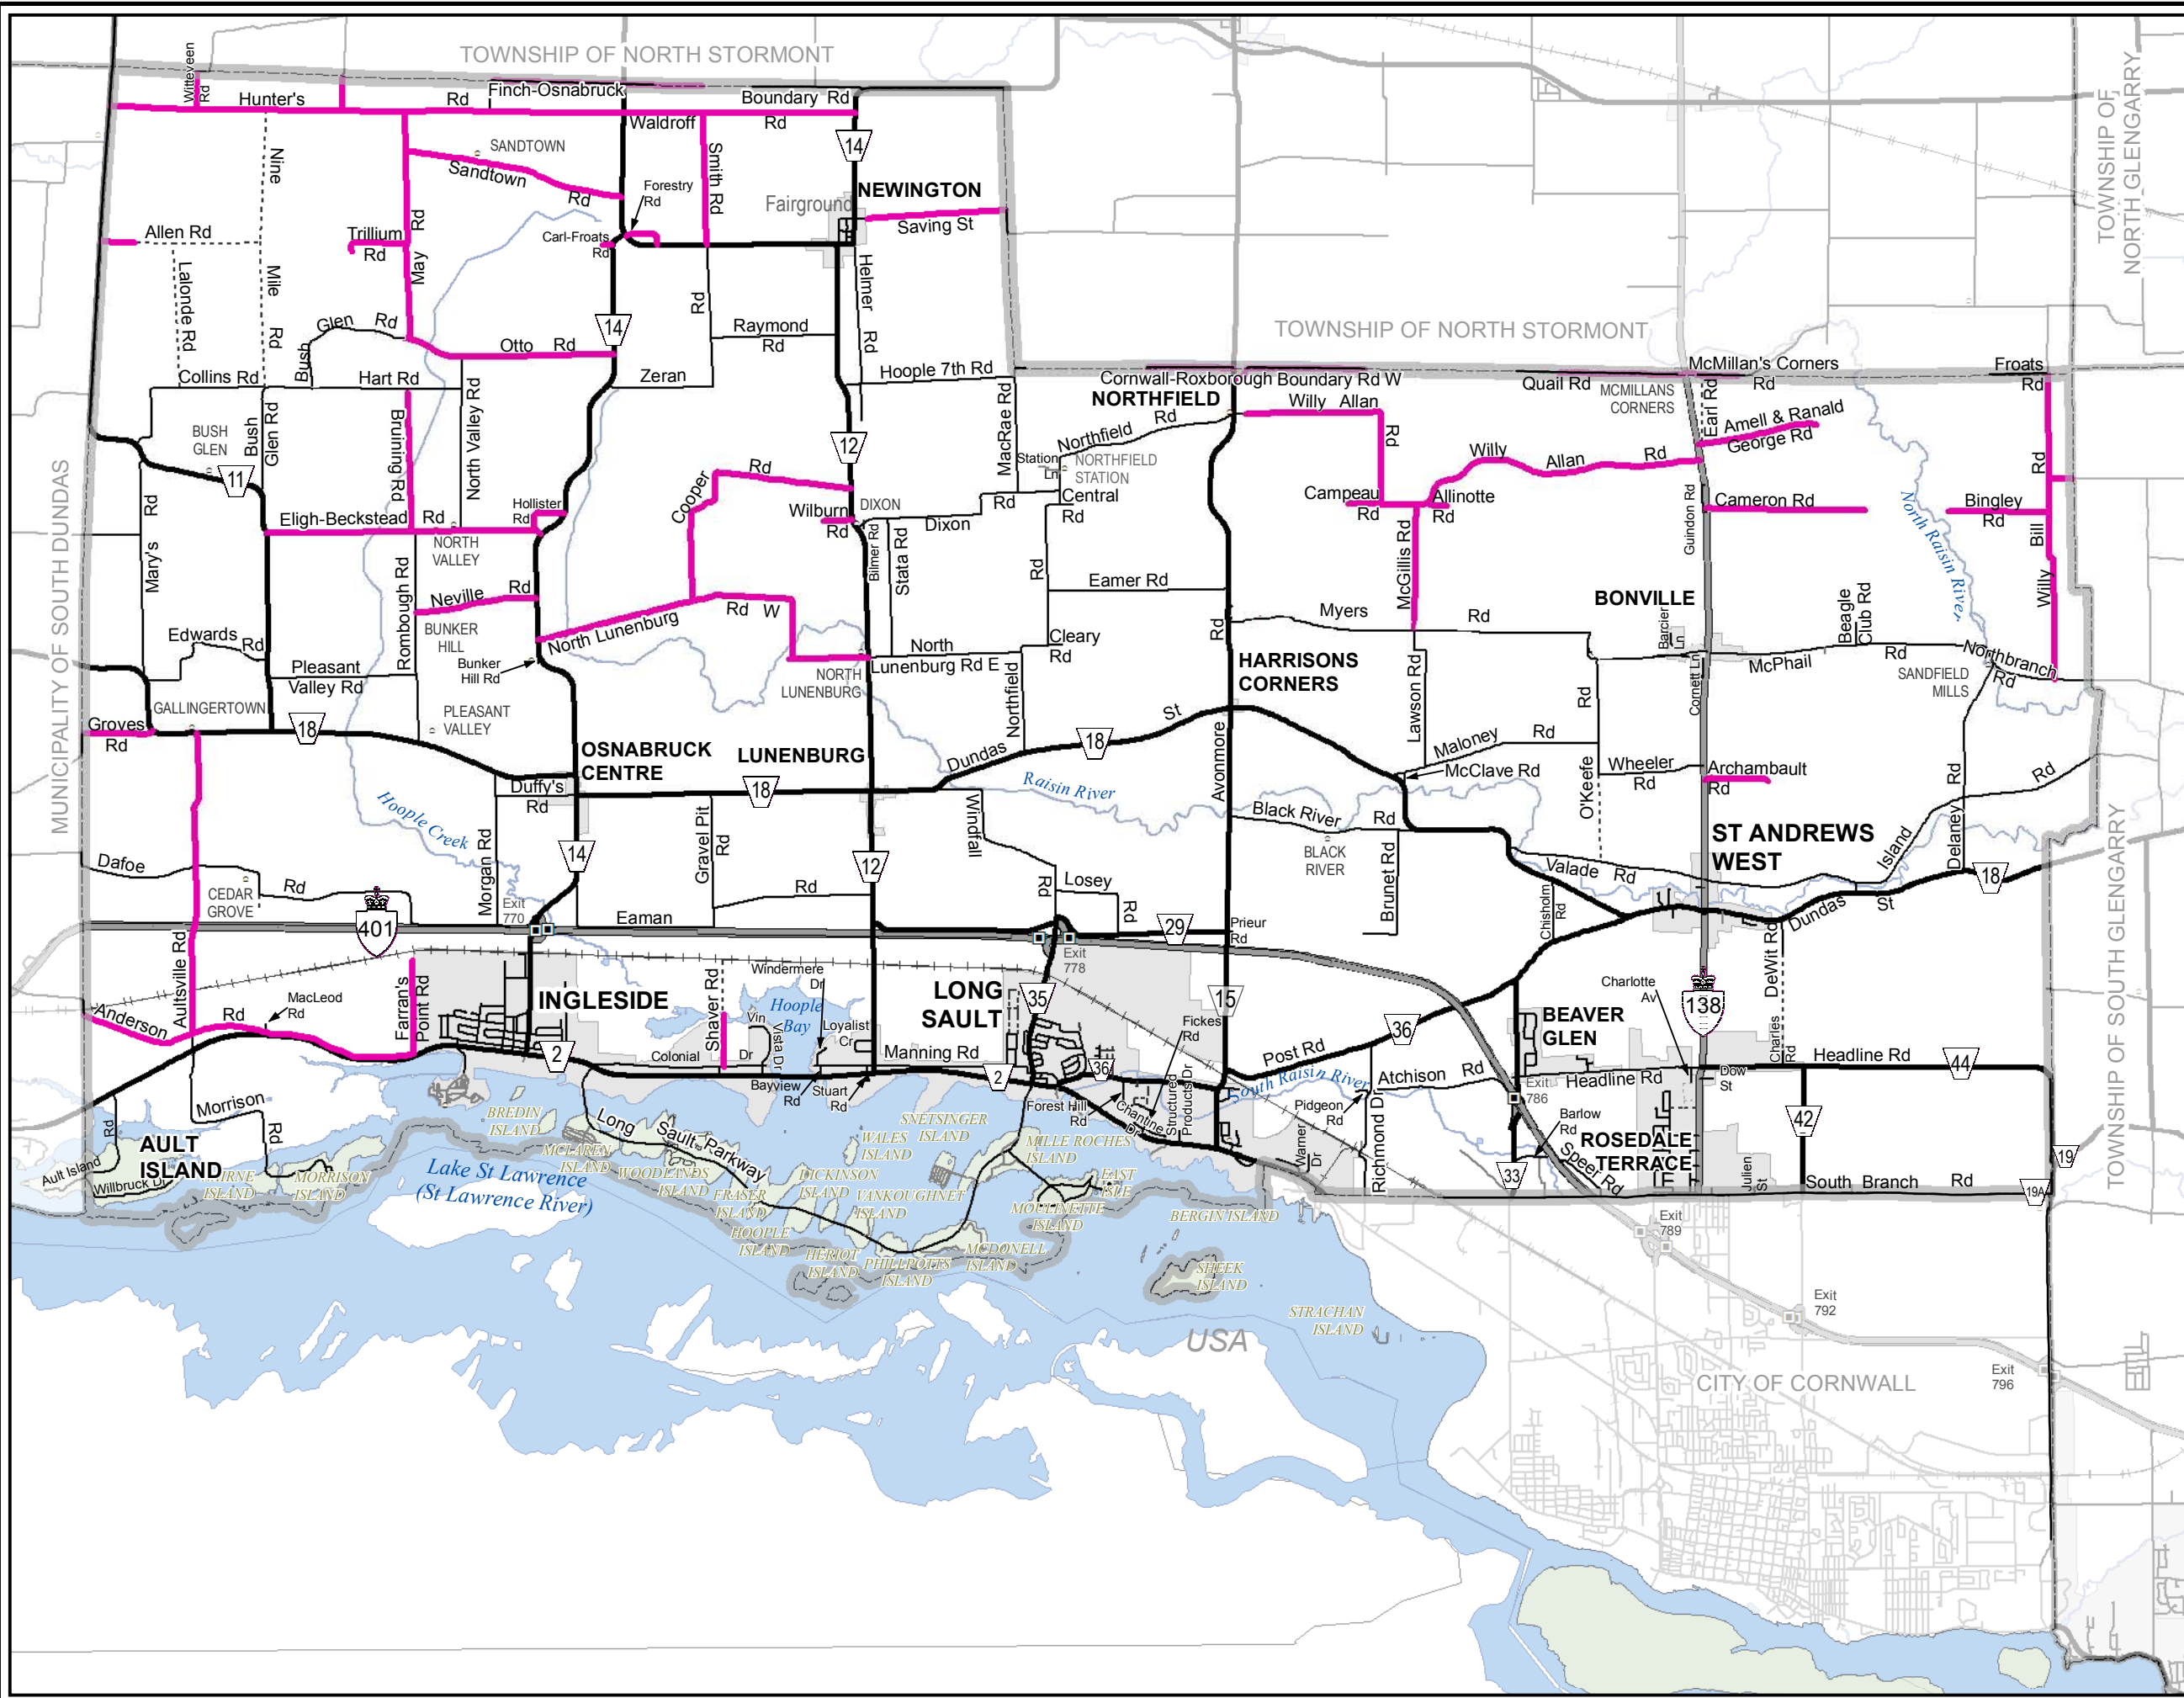

South Stormont Weed Spraying 2022

Legend

- Weed Spraying
- Highway
- County Road
- Township Road
- Private/Other Road
- Road Allowance / Seasonal Road
- Under Construction
- Future Development
- Railroad
- Settlement Area
- Township Boundary

1:100,000

Produced by:
 The United Counties of Stormont,
 Dundas and Glengarry,
 Transportation and Planning Services
 with Data supplied under Licence by Members
 of the Ontario Geospatial Data Exchange
 © February 2018.